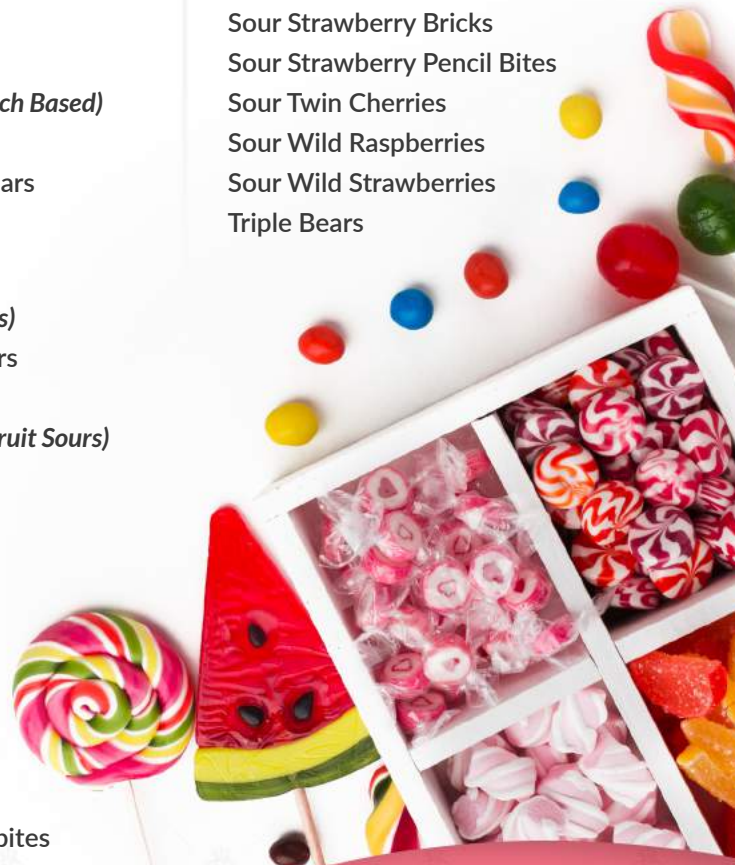

*Minimum order and lead time varies
per product.*

- Organic
- Kosher
- Naturally Gluten Free
- Non-GMO
- Plant-Based
- Vegan

WWW.LORENTANUTS.COM

GUMMY CANDY

5 Natural Flavor Gummy Bears
Apple Rings
Assorted Mini Fish
Bears 12 Flavor /Color
Berry Red Raspberries
Blue Raspberry Gummy Bears
Blue Raspberry Rings
Blue Sharks
Green Frog
Brains
Butterflies, Assorted Flavors Mini
Butterflies, Assorted Flavors, Large
Cherry Rings
Cola Bottles
Crocodiles
Dinosaurs
Double Twin Cherries
Flamingo
Glazed Donuts
Green Frog
Ice Pops
Mini Fried Eggs
Neon Worms
Orange Gummy Bears
Peach Rings
Peach Rings / Blue Raspberry
Rings, Gold Tin
Penguin
Pina Colada Slices
Pineapple Rings (*Sugared*)
Pizza Slices
Red Chili Peppers
Red Fish
Red Lips
Red Lobster
Ring, Blue Raspberry
Ring, Blue Raspberry, Round Tin

Skulls (*Filled*)
Snow Flurries
Spicy Mango (*Jelly Filled*)
Spiders
Strawberry Gummi Drops
Strawberry-Banana Rings
Swirly Fish Assorted Sharks
Teeth
Triple Hearts
Tropical Frogs
Turtles (*Jelly Filled*)
Unicorns
Watermelon Rings
Watermelon Rings (*Starch Based*)
Whales (*Jelly Filled*)
Wild Cherry Gummy Bears

SEASONAL CANDY

Cherry Sours (*Fruit Sours*)
Jelly Hearts Cherry Sours
Lemon Drops
Pink Grapefruit Sours (*Fruit Sours*)
Sour Flowers
Sour Green Apples
Sour Kiwi Slices
Sour Mix
Sour Neon Worms
Sour Pineapples
Sour Rainbow Bricks
Sour Strawberry Bricks
Sour Strawberry Pencil Bites
Sour Twin Cherries
Sour Wild Raspberries
Sour Wild Strawberries
Triple Bears